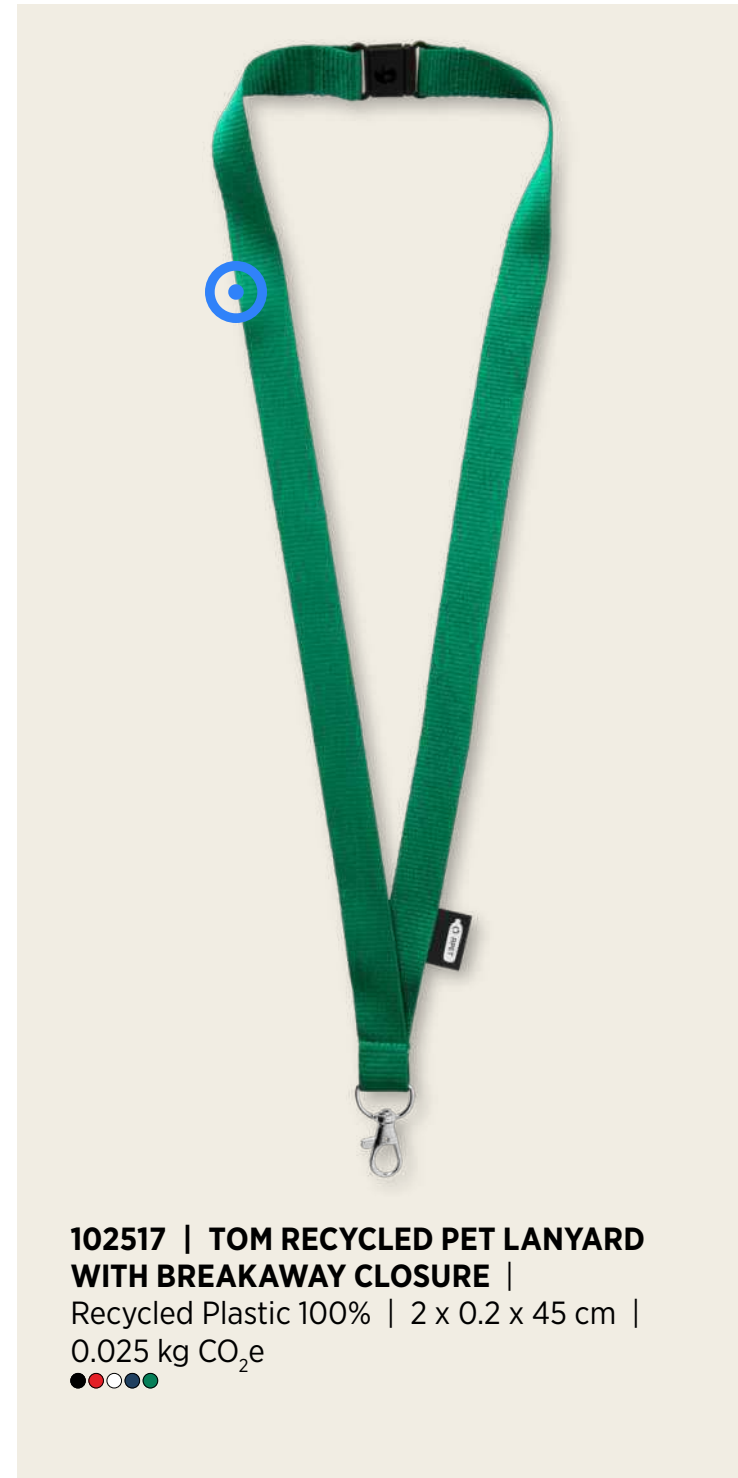

LANYARDS

102507 | IMPEY LANYARD WITH CONVENIENT HOOK | Polyester |
2 x 0.2 x 49 cm | 0.076 kg CO₂e
●●●●

MADE IN
EUROPE

**1PL005 | ADDIE SUBLIMATION LANYARD WITH SAFETY
BREAKAWAY** | Polyester | 93 x 1 cm | 0.068 kg CO₂e
●●●●●●●●

MADE IN
EUROPE

1PL001 | LANA SUBLIMATION LANYARD | Polyester | 90 x 1 cm |
0.053 kg CO₂e
●●●●

102193 | LAGO LANYARD WITH BREAK-AWAY CLOSURE | Polyester 100% | 2 x 50 cm | 0.099 kg CO₂e
●●●●

102517 | TOM RECYCLED PET LANYARD WITH BREAKAWAY CLOSURE | Recycled Plastic 100% | 2 x 0.2 x 45 cm | 0.025 kg CO₂e
●●●●●