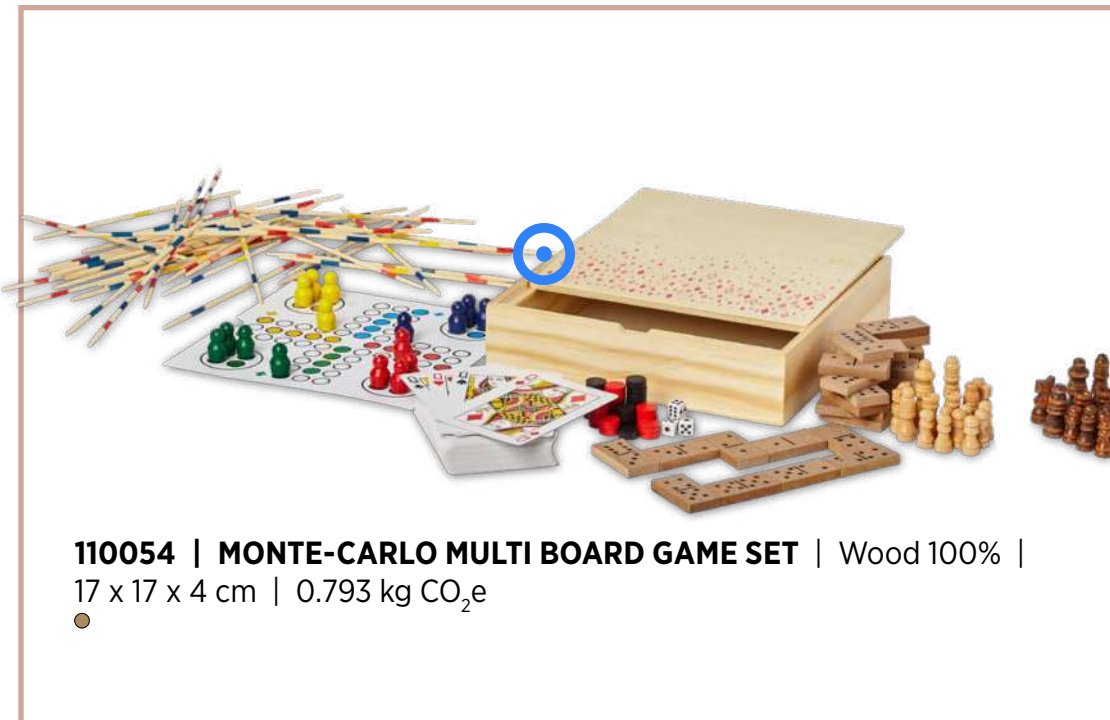

104561 | BARK WOODEN PUZZLE | Wood | 11.6 x 11.6 x 2.1 cm |
0.211 kg CO₂e

110054 | MONTE-CARLO MULTI BOARD GAME SET | Wood 100% |
17 x 17 x 4 cm | 0.793 kg CO₂e