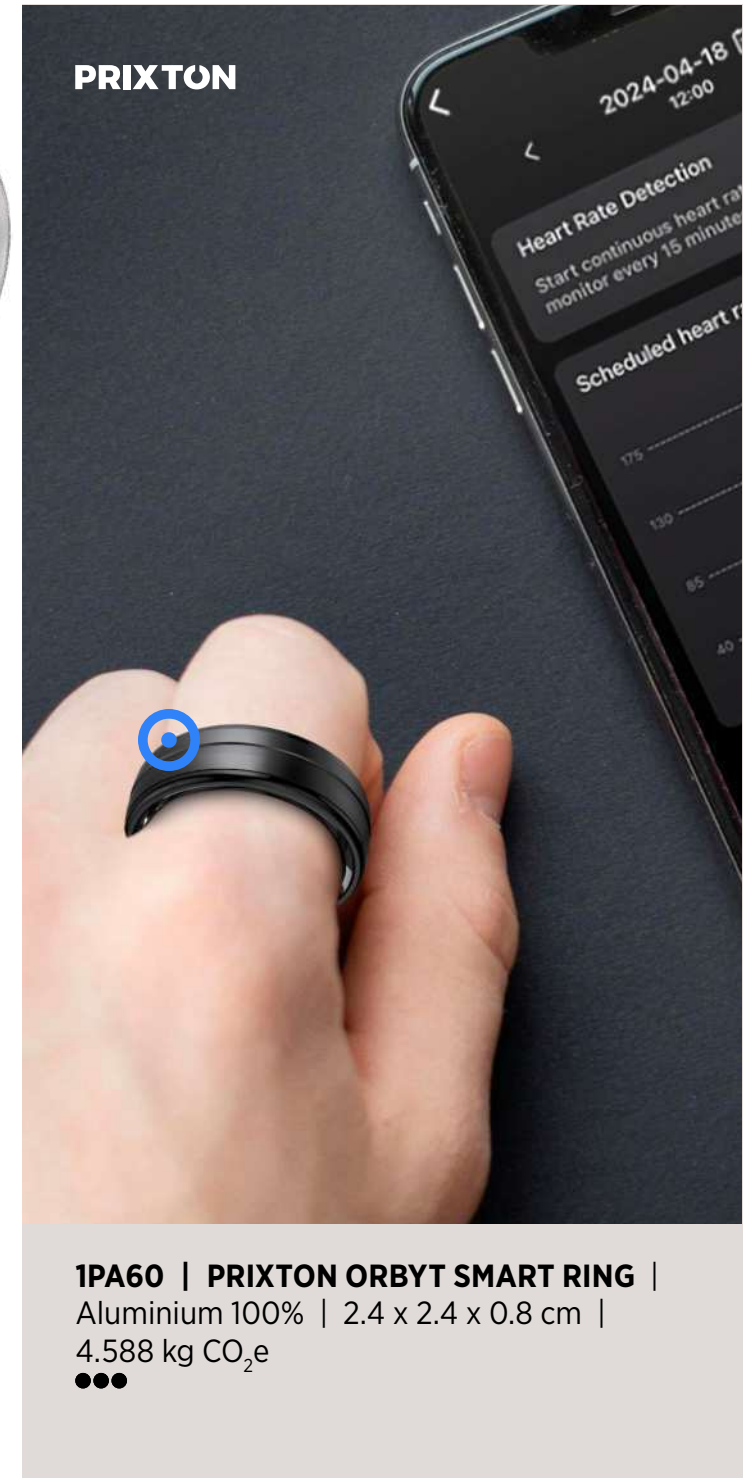

127035 | TRIKONA CORK YOGA ROLLER |
Cork 100% | 29.5 x 9.5 cm | 1.696 kg CO₂e
○

1PA60 | PRIXTON ORBYT SMART RING | Aluminium 100% | 2.4 x 2.4 x 0.8 cm | 4.588 kg CO₂e
●●●