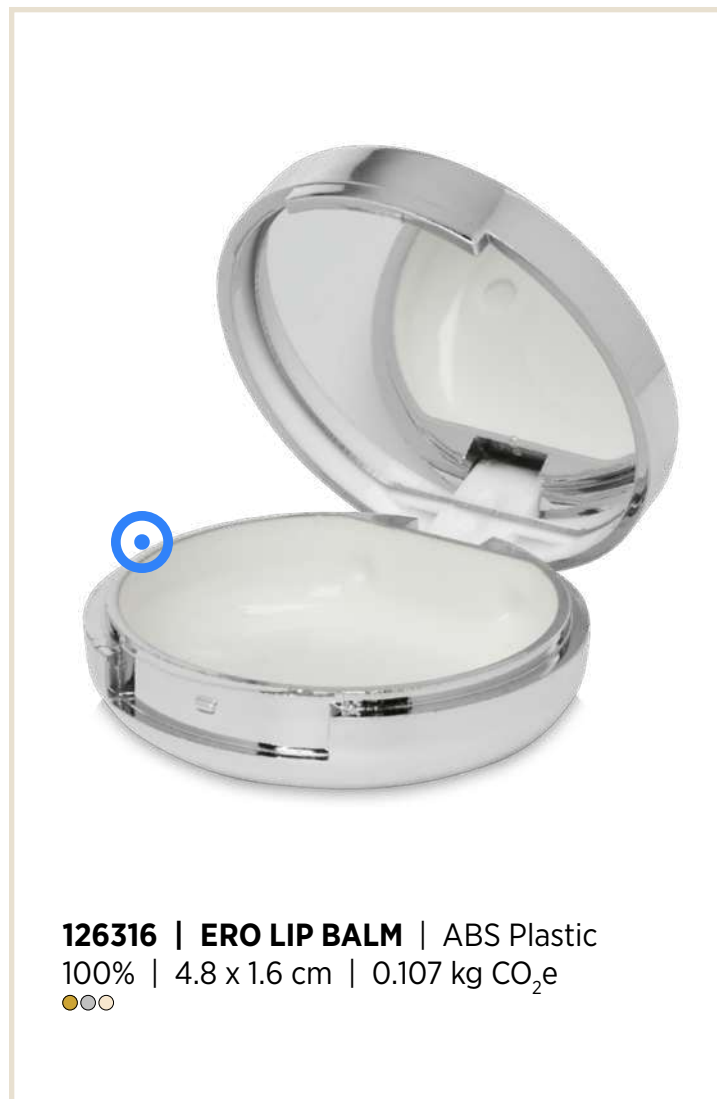

104593 | RONAN BAMBOO TROLLEY KEYCHAIN | Bamboo | 6.5 x 2.3 x 2.23 cm | 0.006 kg CO₂e

LIP BALMS

126327 | EDEN VANILLA LIP BALM | Recycled ABS Plastic 100% |
1.94 x 6.9 cm | 0.025 kg CO₂e
○●●●●●●●

126318 | ESTER LIP BALM | ABS Plastic 100% | 3.5 x 3.5 x 3.5 cm |
0.102 kg CO₂e
●●○

103030 | DEALE LIP BALM STICK | ABS Plastic 100% | Ø 1.8 x 7 cm |
0.061 kg CO₂e
●●●●●●●○

126315 | ESTELLE LIP BALM | Aluminium 100% | 4.1 x 1.7 cm | 0.213 kg CO₂e
●○○○

126316 | ERO LIP BALM | ABS Plastic 100% | 4.8 x 1.6 cm | 0.107 kg CO₂e
●○○