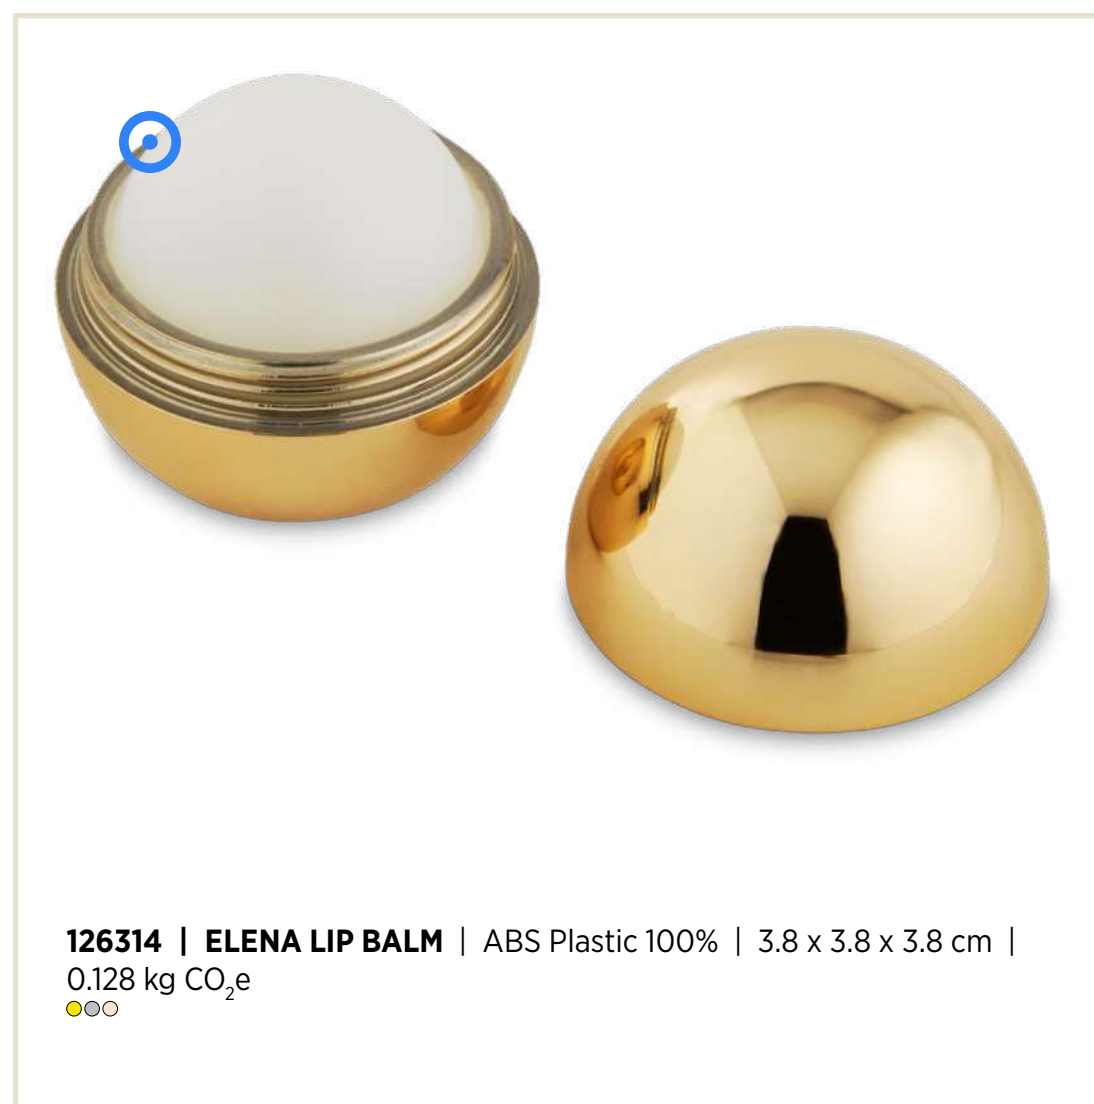

118018 | TAO BOTTLE AND CAN OPENER KEYCHAIN | Aluminium 100% | 1 x 1.5 x 5.5 cm | 0.081 kg CO₂e

104592 | RORY KEYRING WITH TROLLEY COIN | Zinc alloy 100% | 6 x 2.3 x 2.23 cm | 0.048 kg CO₂e

104594 | RHEA SHOPPING CART KEYRING | Recycled Aluminium 100% | 2.3 x 6.5 x 1 cm | 0.026 kg CO₂e

104593 | RONAN BAMBOO TROLLEY KEYCHAIN | Bamboo | 6.5 x 2.3 x 2.23 cm | 0.006 kg CO₂e

LIP BALMS

126327 | EDEN VANILLA LIP BALM | Recycled ABS Plastic 100% |
1.94 x 6.9 cm | 0.025 kg CO₂e
○●●●●●●●

126318 | ESTER LIP BALM | ABS Plastic 100% | 3.5 x 3.5 x 3.5 cm |
0.102 kg CO₂e
●●○

103030 | DEALE LIP BALM STICK | ABS Plastic 100% | Ø 1.8 x 7 cm |
0.061 kg CO₂e
●●●●●●●○

126315 | ESTELLE LIP BALM | Aluminium 100% | 4.1 x 1.7 cm | 0.213 kg CO₂e
●○○○

126316 | ERO LIP BALM | ABS Plastic 100% | 4.8 x 1.6 cm | 0.107 kg CO₂e
●○○

126305 | HEDON LIP BALM | Bamboo | Ø 2.1 x 7.6 cm | 0.031 kg CO₂e
○

126317 | ESME LIP BALM | Bamboo 100% | 4.3 x 4.3 x 4.3 cm | 0.082 kg CO₂e
●

126314 | ELENA LIP BALM | ABS Plastic 100% | 3.8 x 3.8 x 3.8 cm | 0.128 kg CO₂e
●○○